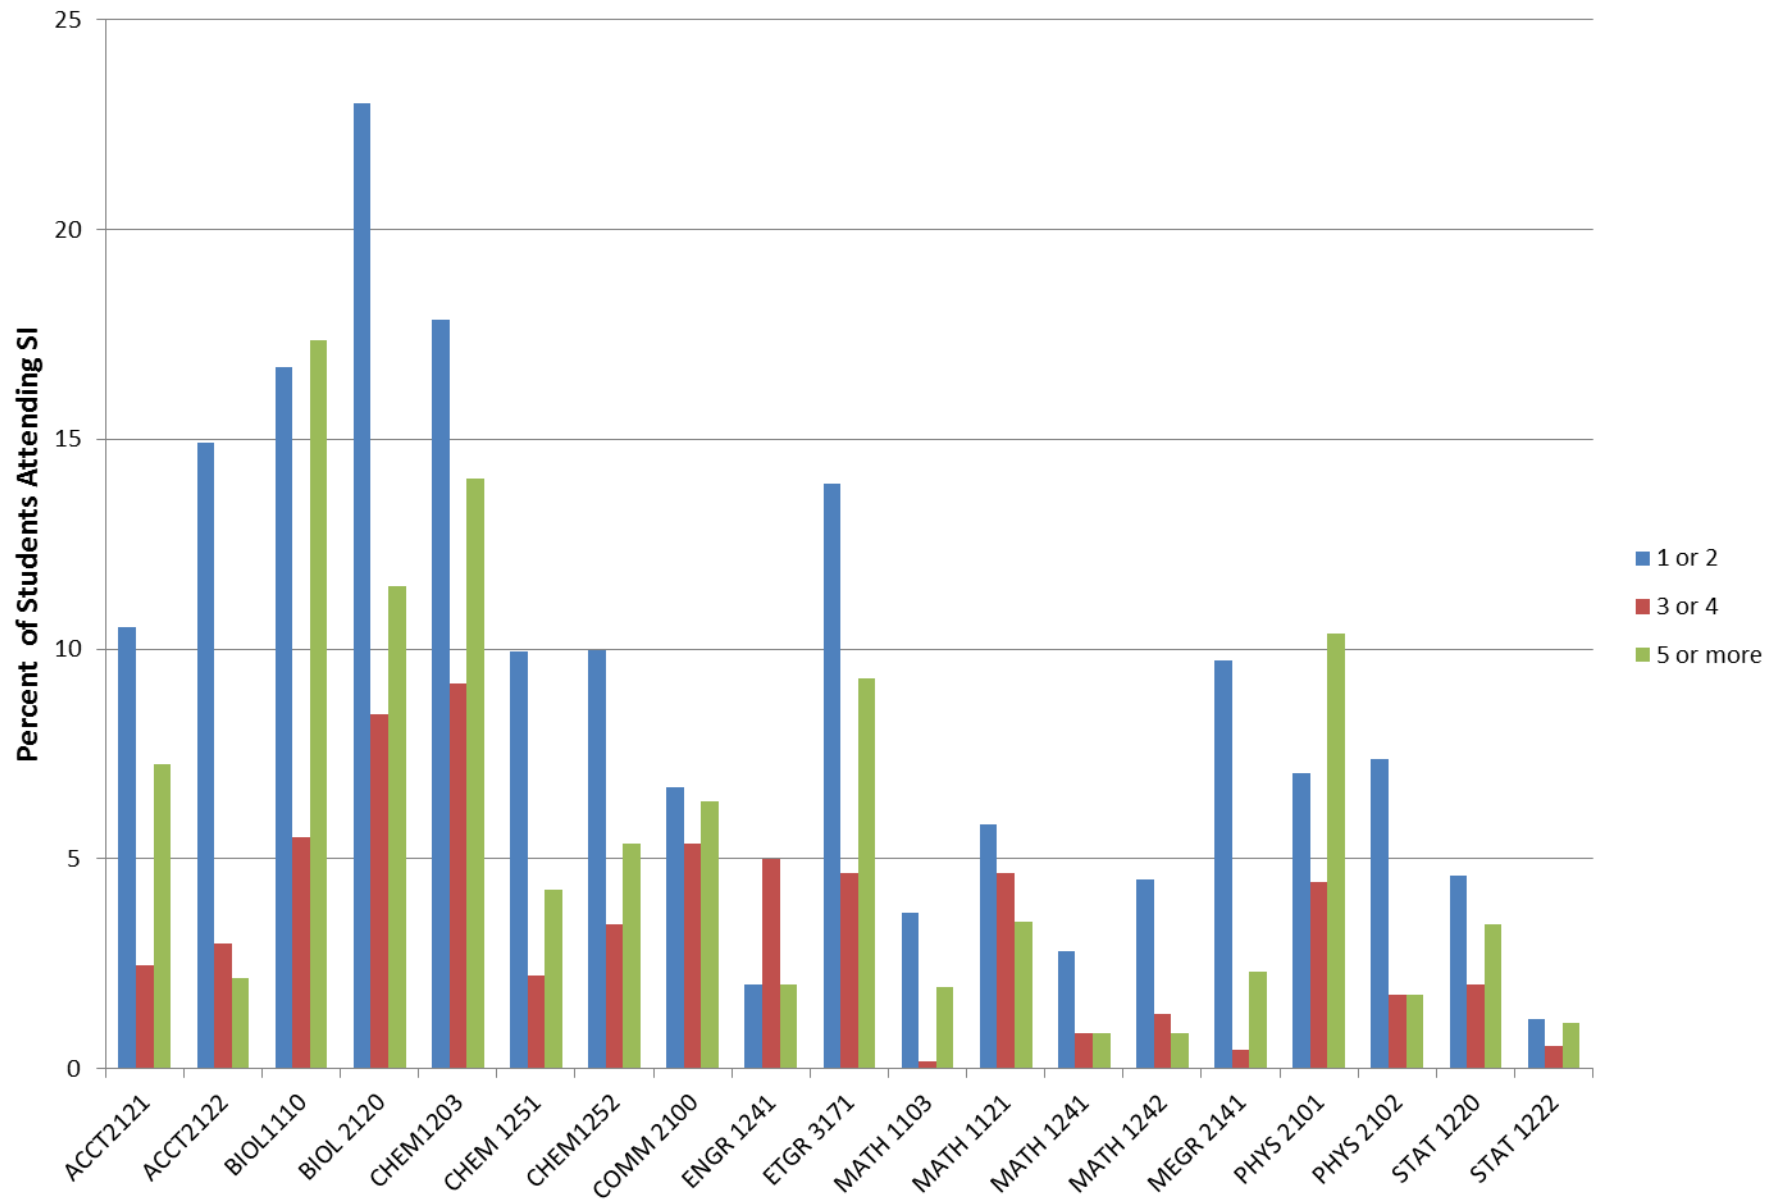

Overall SI* Attendance for Fall 2012

* SI Attendance is defined by those students attending 5 or more SI sessions.

Average Final Course Grades for SI* for Fall 2012

* SI Attendance is defined by those students attending 5 or more SI sessions.

SI* vs. Non-SI DFW Rates for Fall 2012

* SI Attendance is defined by those students attending 5 or more SI sessions.

SI Attendance for Fall 2012

Percentage of All SI Attendance, Fall 2012