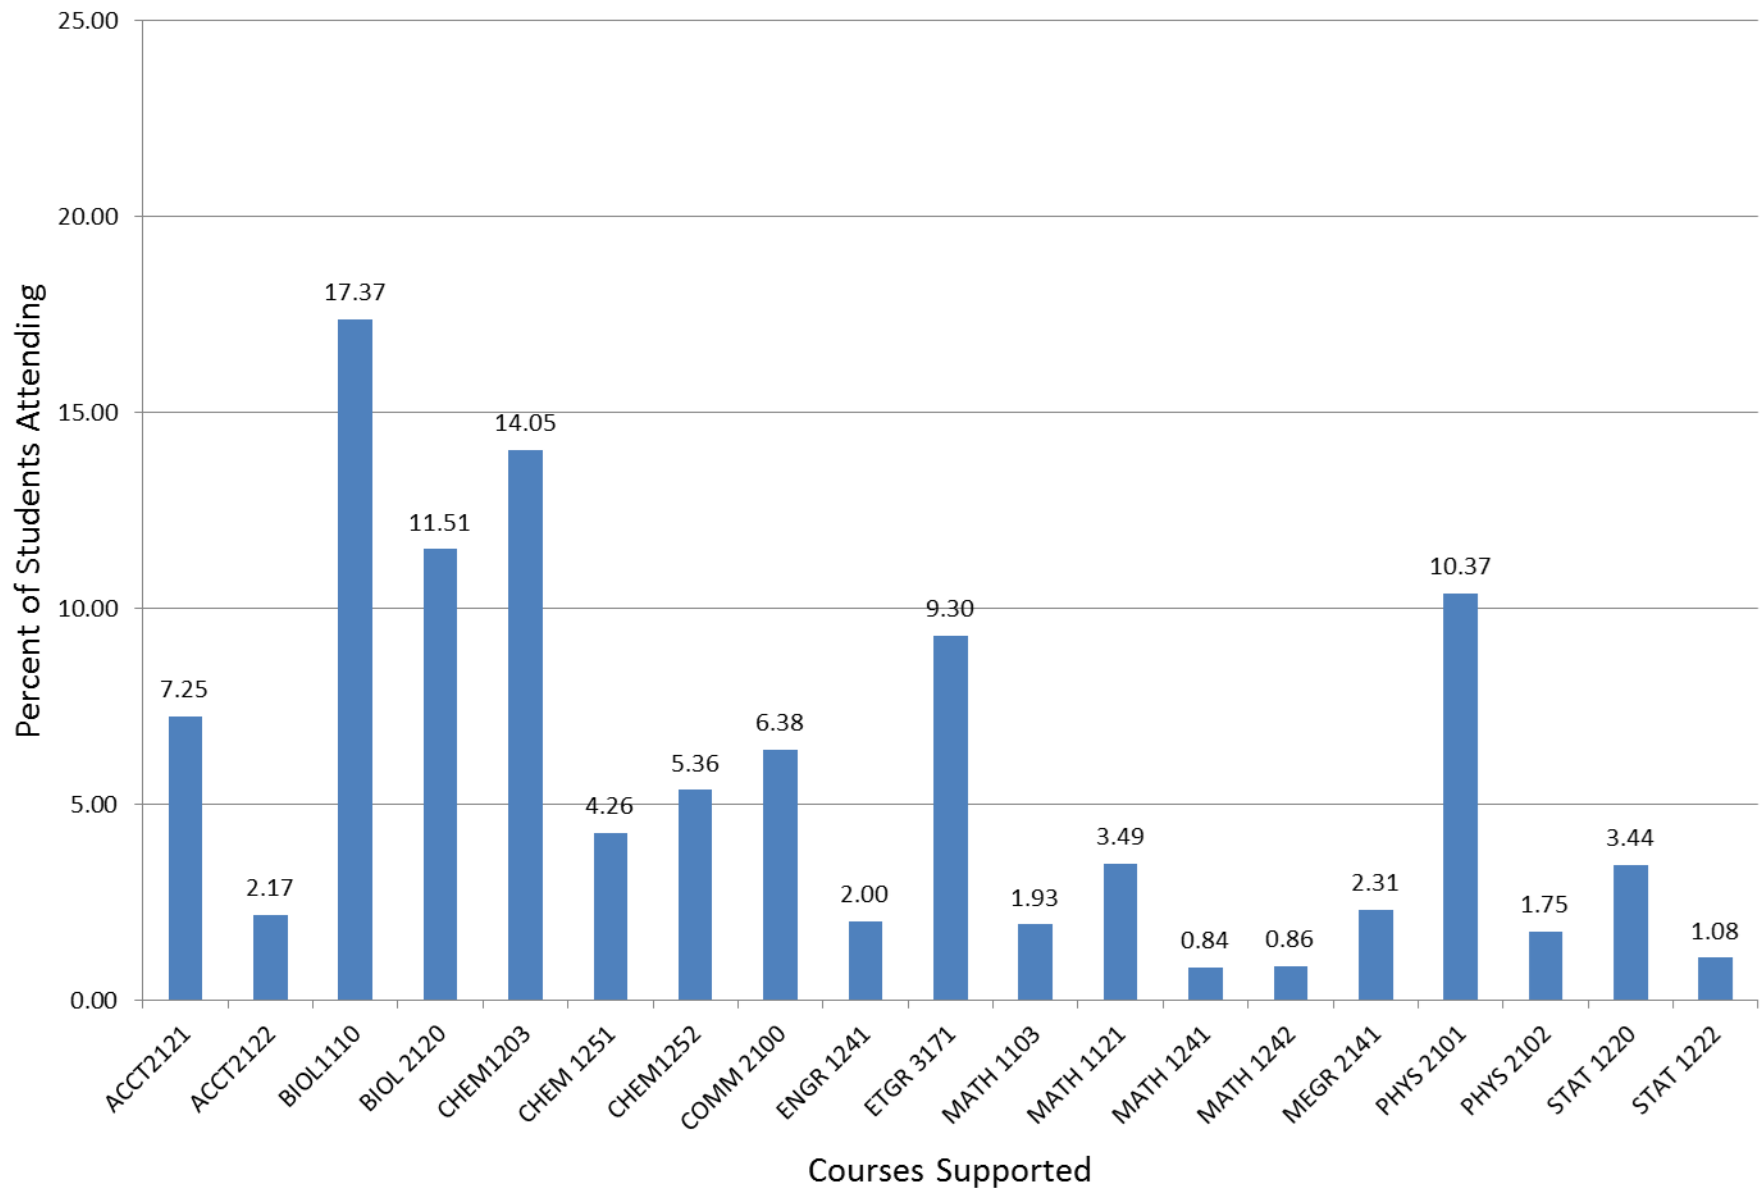

Overall SI* Attendance for Fall 2012

* SI Attendance is defined by those students attending 5 or more SI sessions.

Average Final Course Grades for SI* for Fall 2012

* SI Attendance is defined by those students attending 5 or more SI sessions.

SI* vs. Non-SI DFW Rates for Fall 2012

* SI Attendance is defined by those students attending 5 or more SI sessions.

SI Attendance for Fall 2012

Percentage of All SI Attendance, Fall 2012