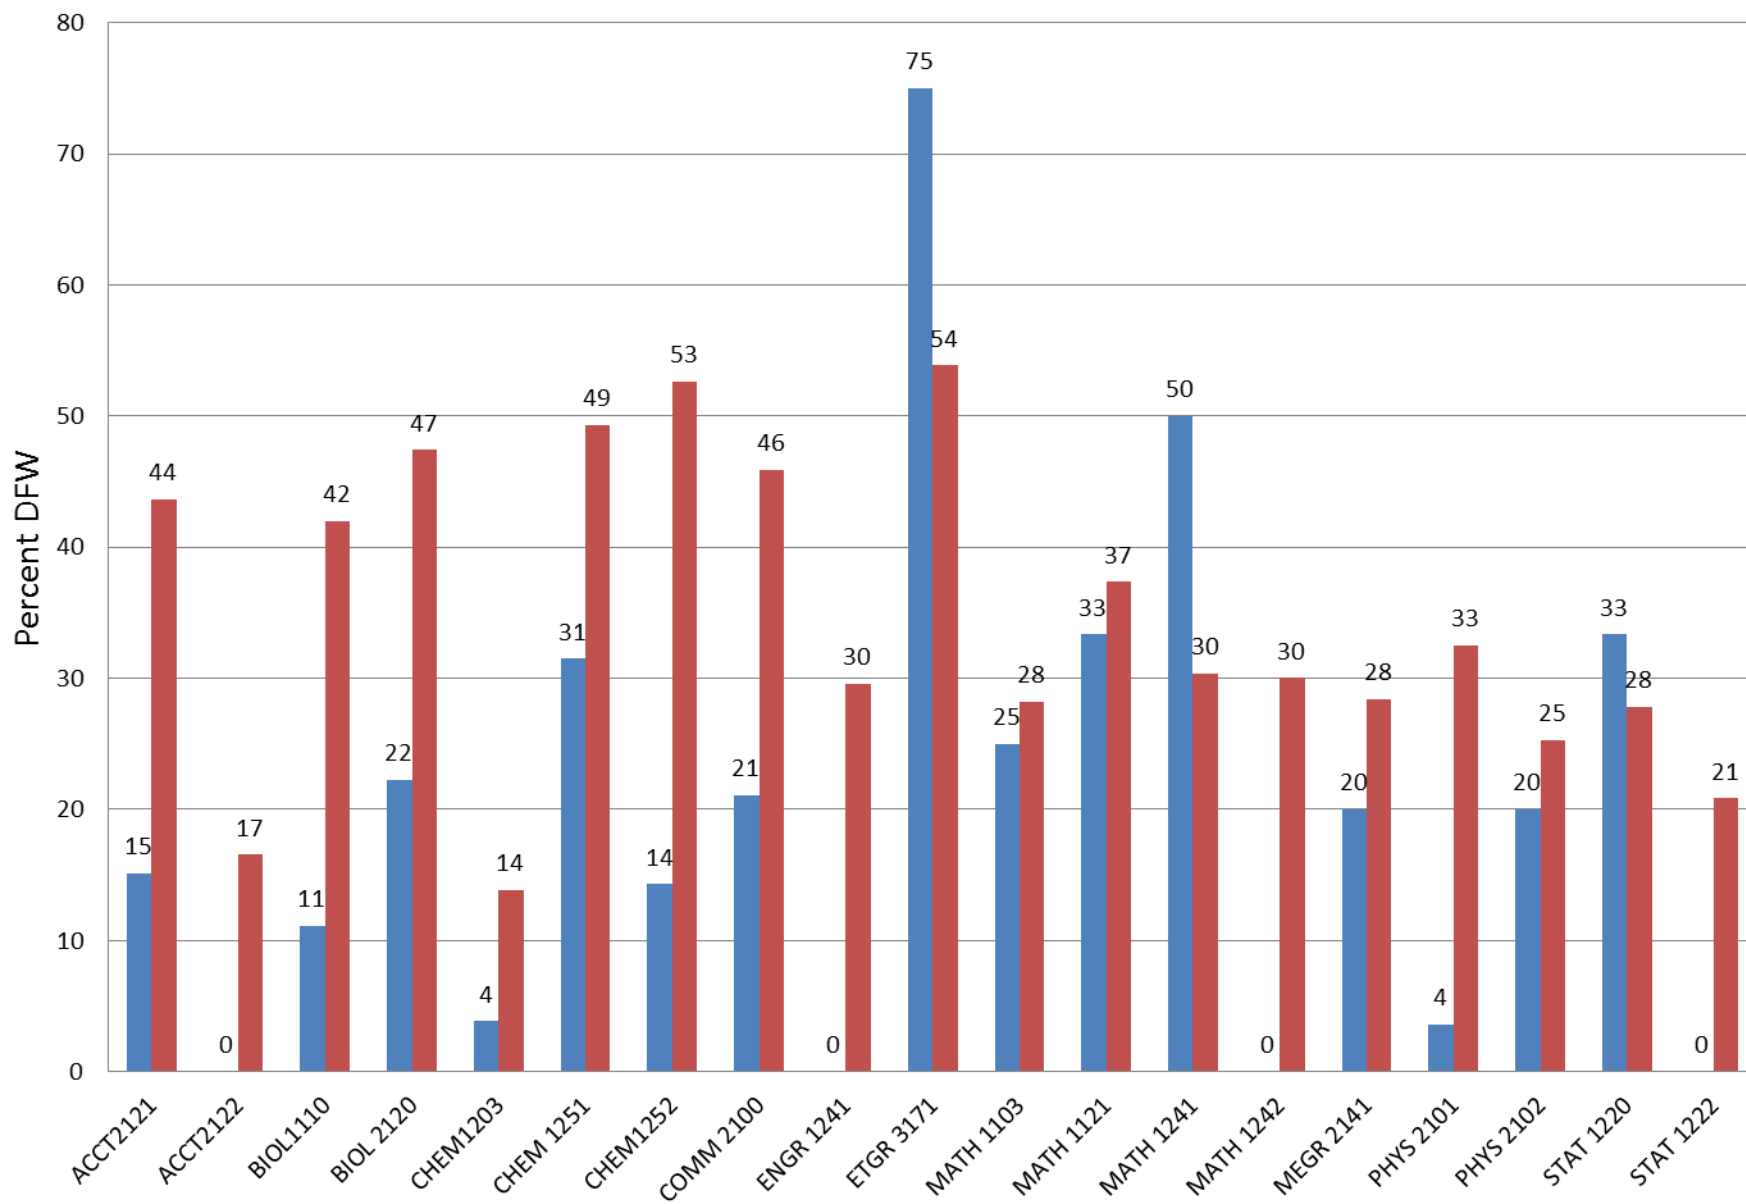

Overall SI* Attendance for Fall 2012

* SI Attendance is defined by those students attending 5 or more SI sessions.

Average Final Course Grades for SI* for Fall 2012

* SI Attendance is defined by those students attending 5 or more SI sessions.

SI* vs. Non-SI DFW Rates for Fall 2012

* SI Attendance is defined by those students attending 5 or more SI sessions.

SI Attendance for Fall 2012

Percentage of All SI Attendance, Fall 2012