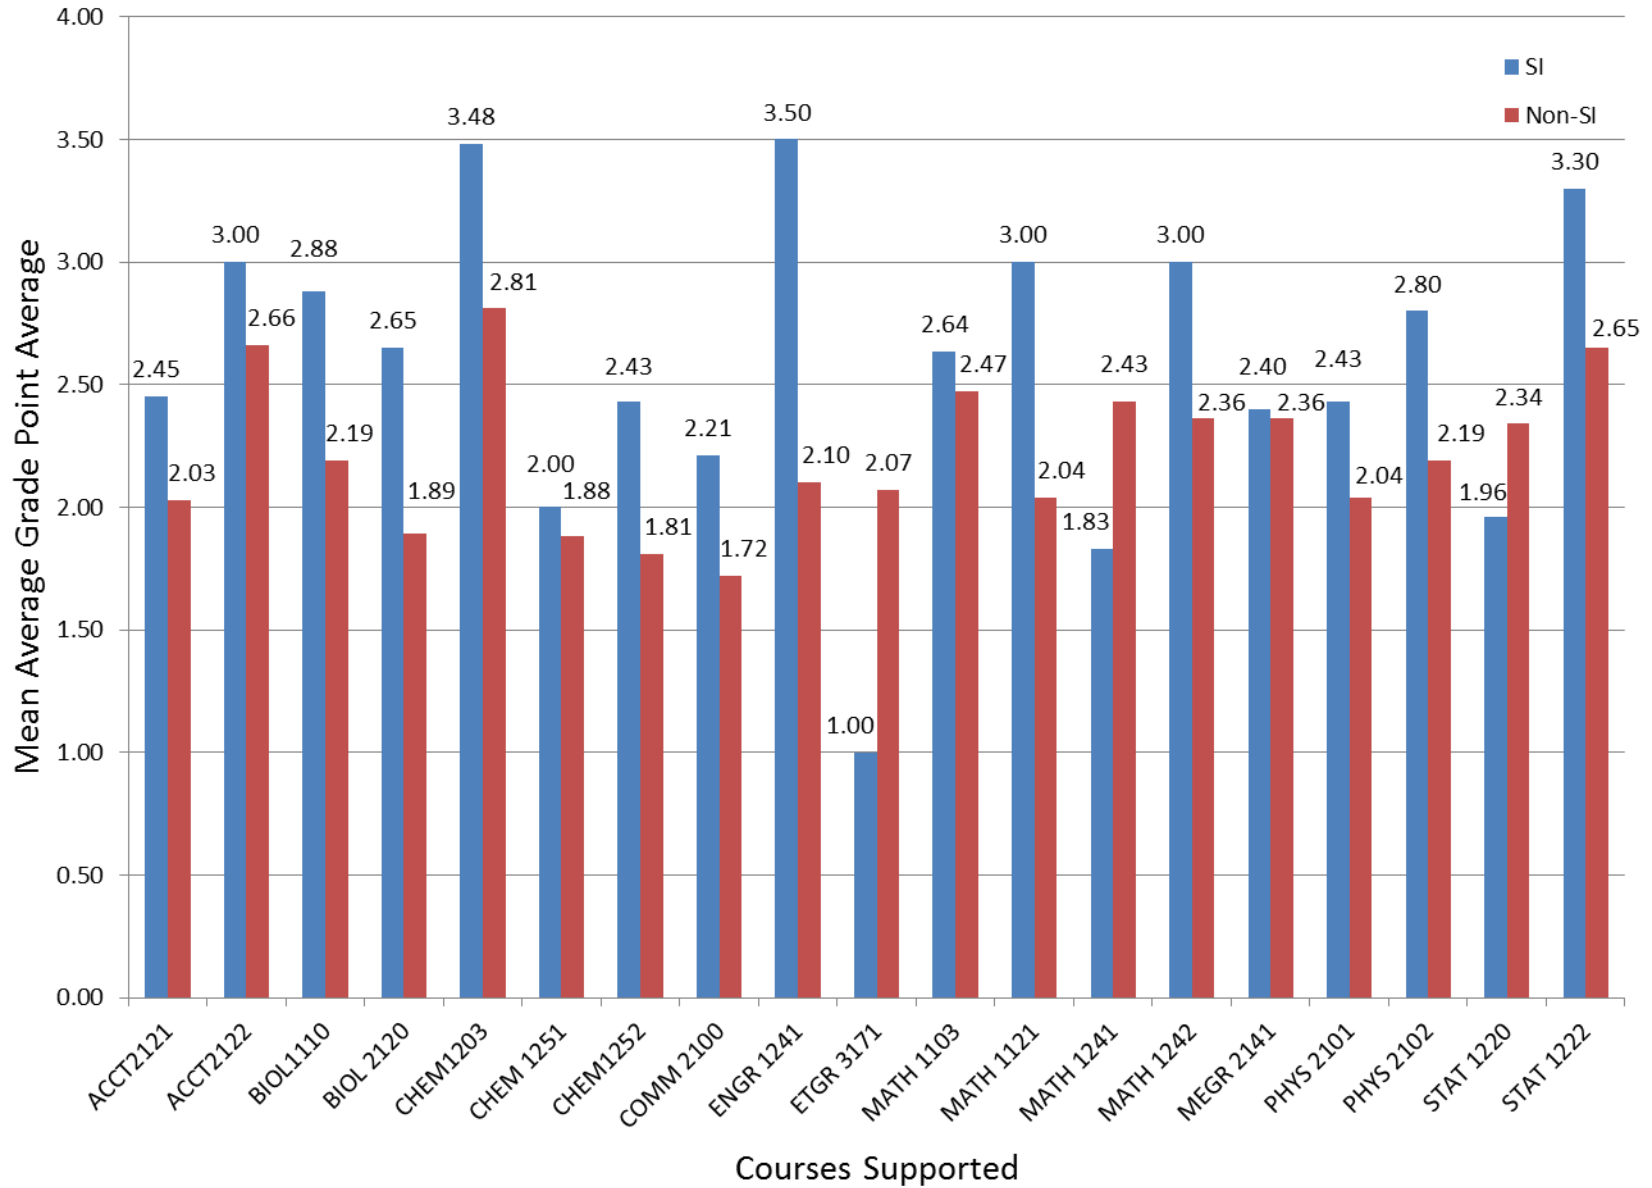

Overall SI* Attendance for Fall 2012

* SI Attendance is defined by those students attending 5 or more SI sessions.

Average Final Course Grades for SI* for Fall 2012

* SI Attendance is defined by those students attending 5 or more SI sessions.

SI* vs. Non-SI DFW Rates for Fall 2012

* SI Attendance is defined by those students attending 5 or more SI sessions.

SI Attendance for Fall 2012

Percentage of All SI Attendance, Fall 2012